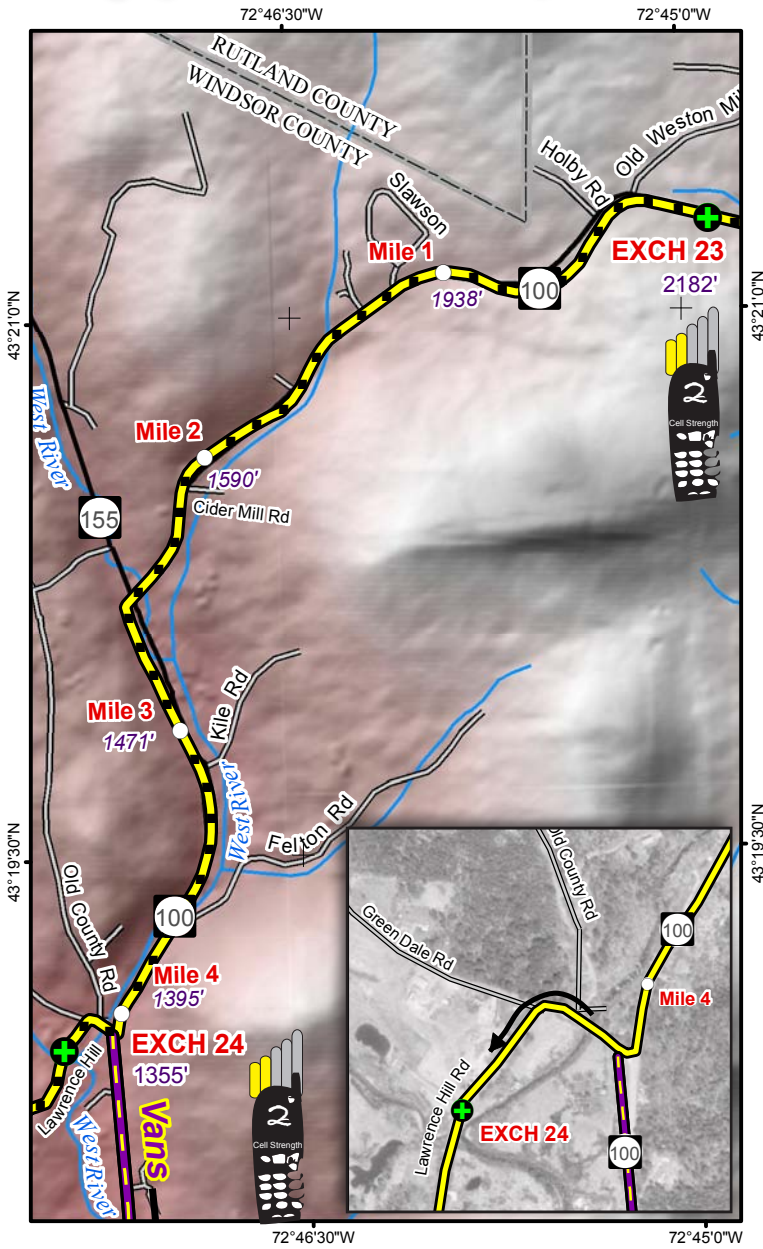

LEG 24 -- 4.3 MILES -- HARD

LEG DESCRIPTION – wooded canyon & farmland with residences

Terrain – steep descent then level

Surface – paved roads

LEG NOTES

Runners on left side of road; CAUTION entering Weston

Vans - follow runners route

Exchange Parking – VAN EXCHANGE

– turn right into parking area of Weston Recreation Area; park near entrance next to exchange; camping on grass areas behind tennis courts and to right of fence around pond; QUIET ZONE - RESIDENCES; CAUTION – watch out for runners

MILEAGE

- 0.0 Continue south RT 100
- 2.6 Turn left RT 100 at intersection with RT 155
- 4.1 Turn right Greendale Rd
- 4.2 Turn left Lawrence Hill Rd
- 4.3 Exchange 24 - Weston Recreation Area