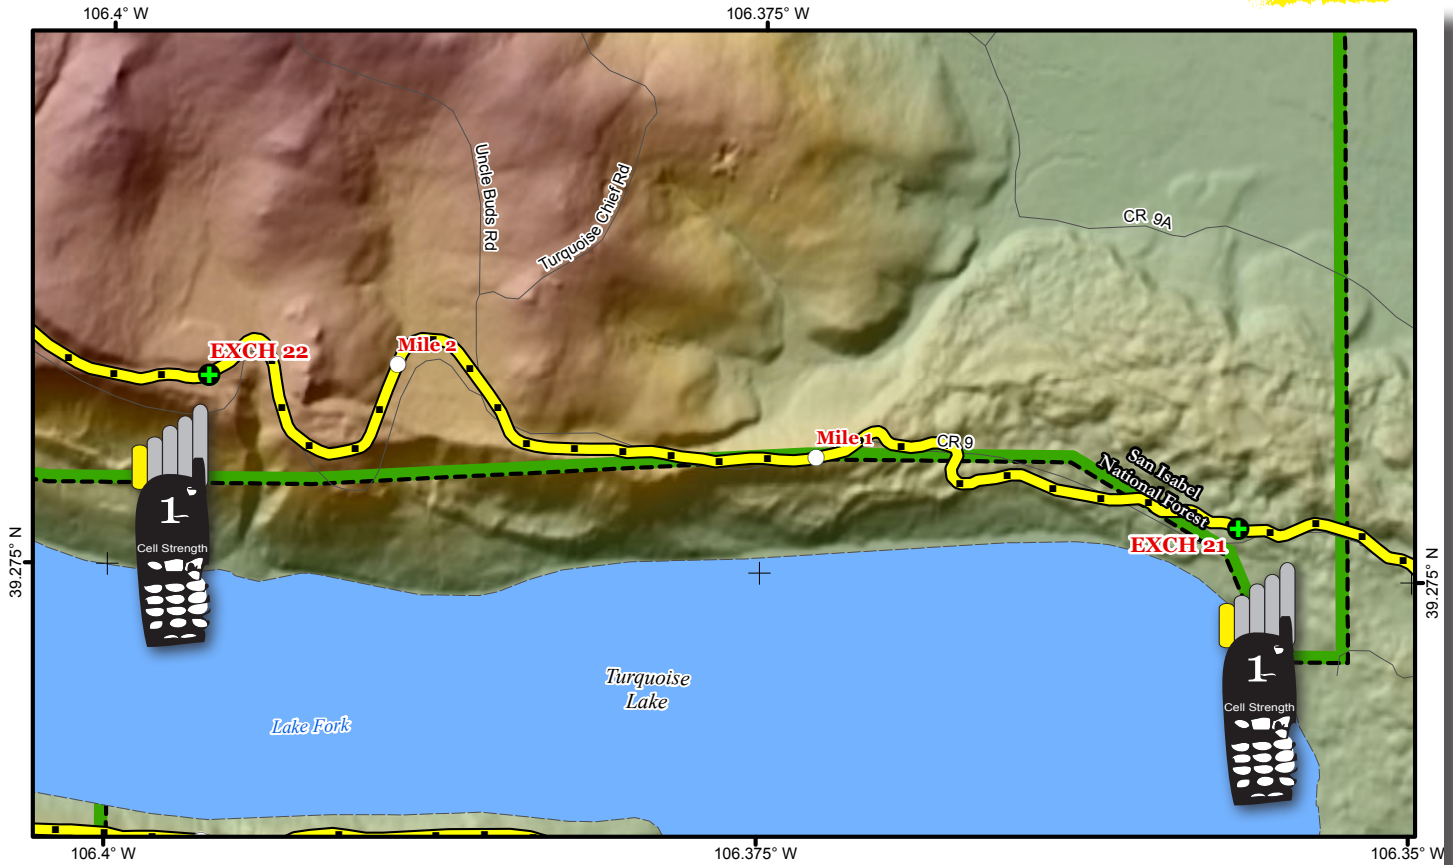

LEG 22 -- 2.7 MILES -- MODERATE

LEG DESCRIPTION

Two lane road continuing around Turquoise Lake

Terrain – gradual incline

Surface –paved road

LEG NOTES

Runners on left side of road

Van Route: Follow runners route

2.7

road

EXCHANGE #22 – Turquoise Lake parking lot

Exchange Parking – Turn left in to the Mosquito View Parking Lot; drive down the road to the parking area and park

Mileage

0.0 Continue west around Turquoise Lake

1.7 Continue straight on main