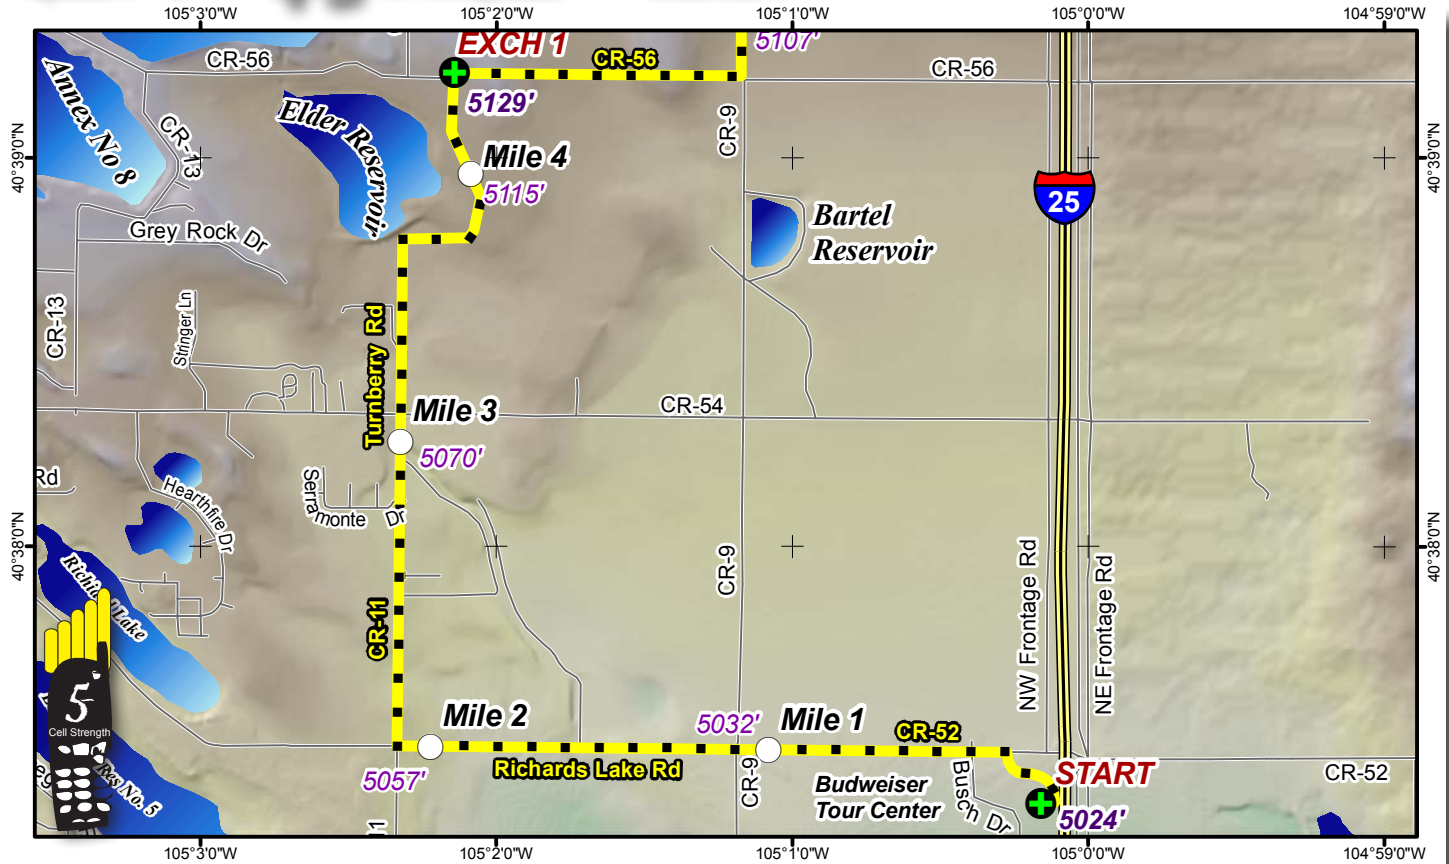

LEG I -- 4.3 MILES -- EASY

LEG DESCRIPTION – a combination of residential and rural Fort Collins

Terrain – Flat

Surface – paved and dirt road

LEG NOTES

Runners on left side of road
Vans – follow runners route

Exchange Parking - turn right on County Road 56 and park on right side of road.

Mileage

0.0 Start - Budweiser Tour Center
Exit parking lot and immediately turn left onto Busch Dr.
0.3 Turn left Country Road 52
1.8 Turn right County Road 11
3.1 Cross County Road 54 - road

changes from paved to dirt
Road curves to right around Elder Reservoir
EXCHANGE #1 - intersection of County Road 56 & County Road 11 South