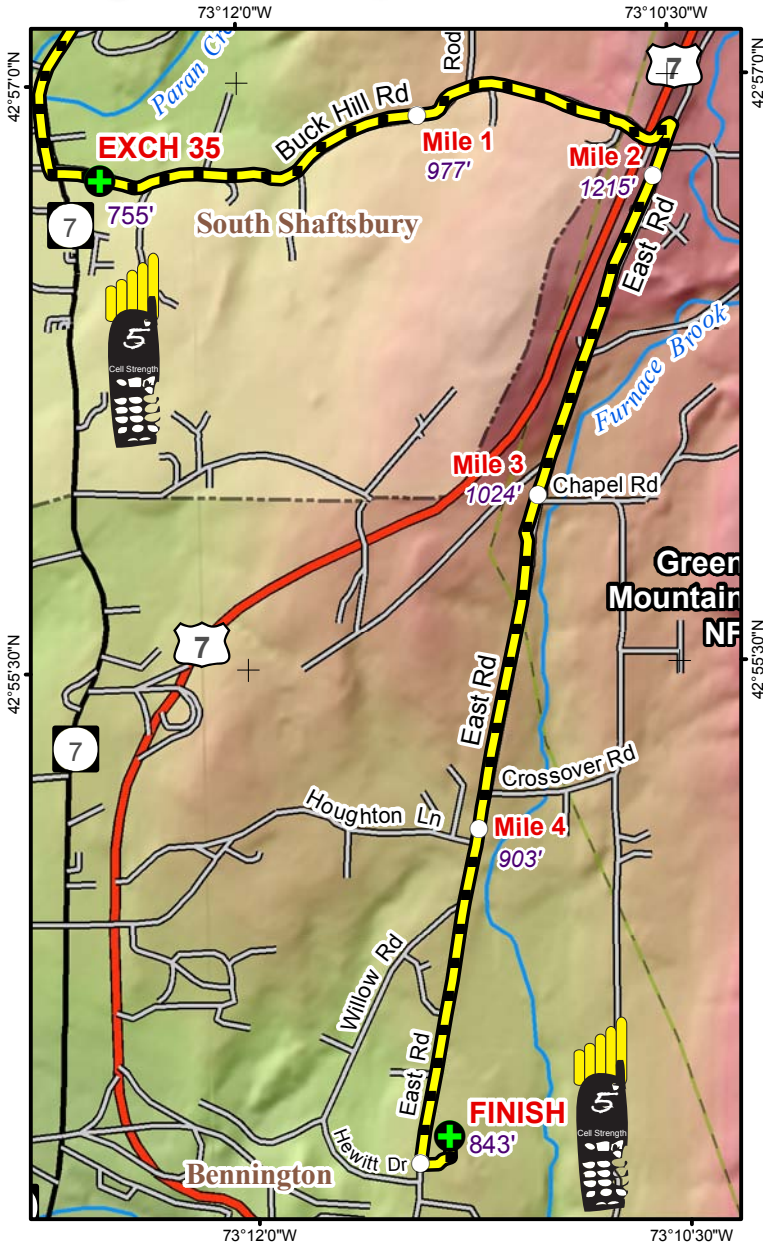

LEG 36 -- 5.2 MILES -- HARD

LEG DESCRIPTION – quiet residential and back roads

Terrain – steep climb followed by gradual descent

Surface – paved roads

LEG NOTES

Runners on left side of road

Vans - follow runners route

Exchange Parking – turn left into parking lot of Mount Anthony Union Middle School

MILEAGE

- 0.0 Continue east on Buck Hill Rd
- 1.7 Pass underneath US 7
- 1.9 Turn right on East Rd
- 5.0 Turn left into entrance of Mount Anthony Union Middle School
- 5.1 Turn left into Middle School parking lot
- 5.2 Finish Line