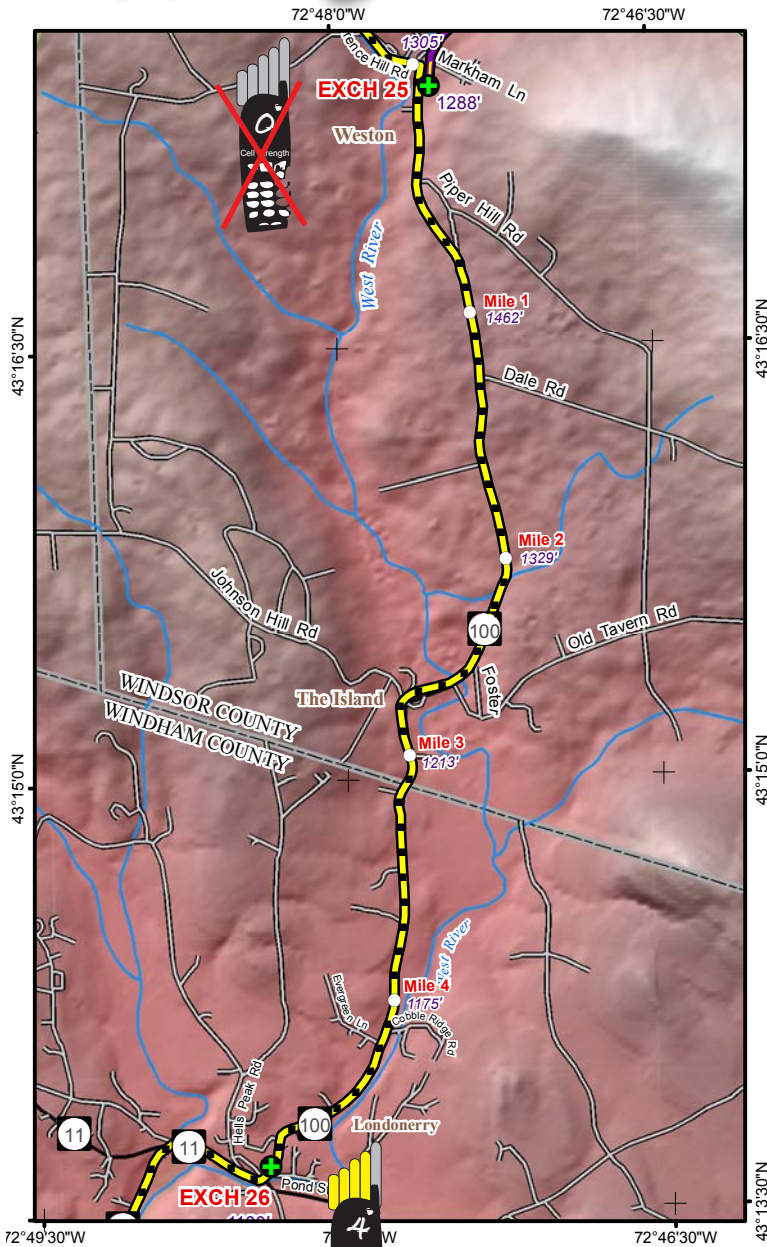

LEG 26 -- 4.9 MILES -- MODERATE

LEG DESCRIPTION – wooded canyon & farmland with residences

Terrain – rolling

Surface – paved roads

LEG NOTES

Runners on left side of road; CAUTION exiting Weston and entering Londonderry

Vans - follow runners route

Exchange Parking

Turn left into the parking lot of the Mill Tavern Restaurant; CAUTION – watch out for runners

MILEAGE

- 0.0 Continues south on RT 100
- 2.4 Pass Boynton Rd on left
- 4.6 Londonderry Volunteer Rescue Squad on left
- 4.9 Exchange 26 - Mill Tavern parking lot