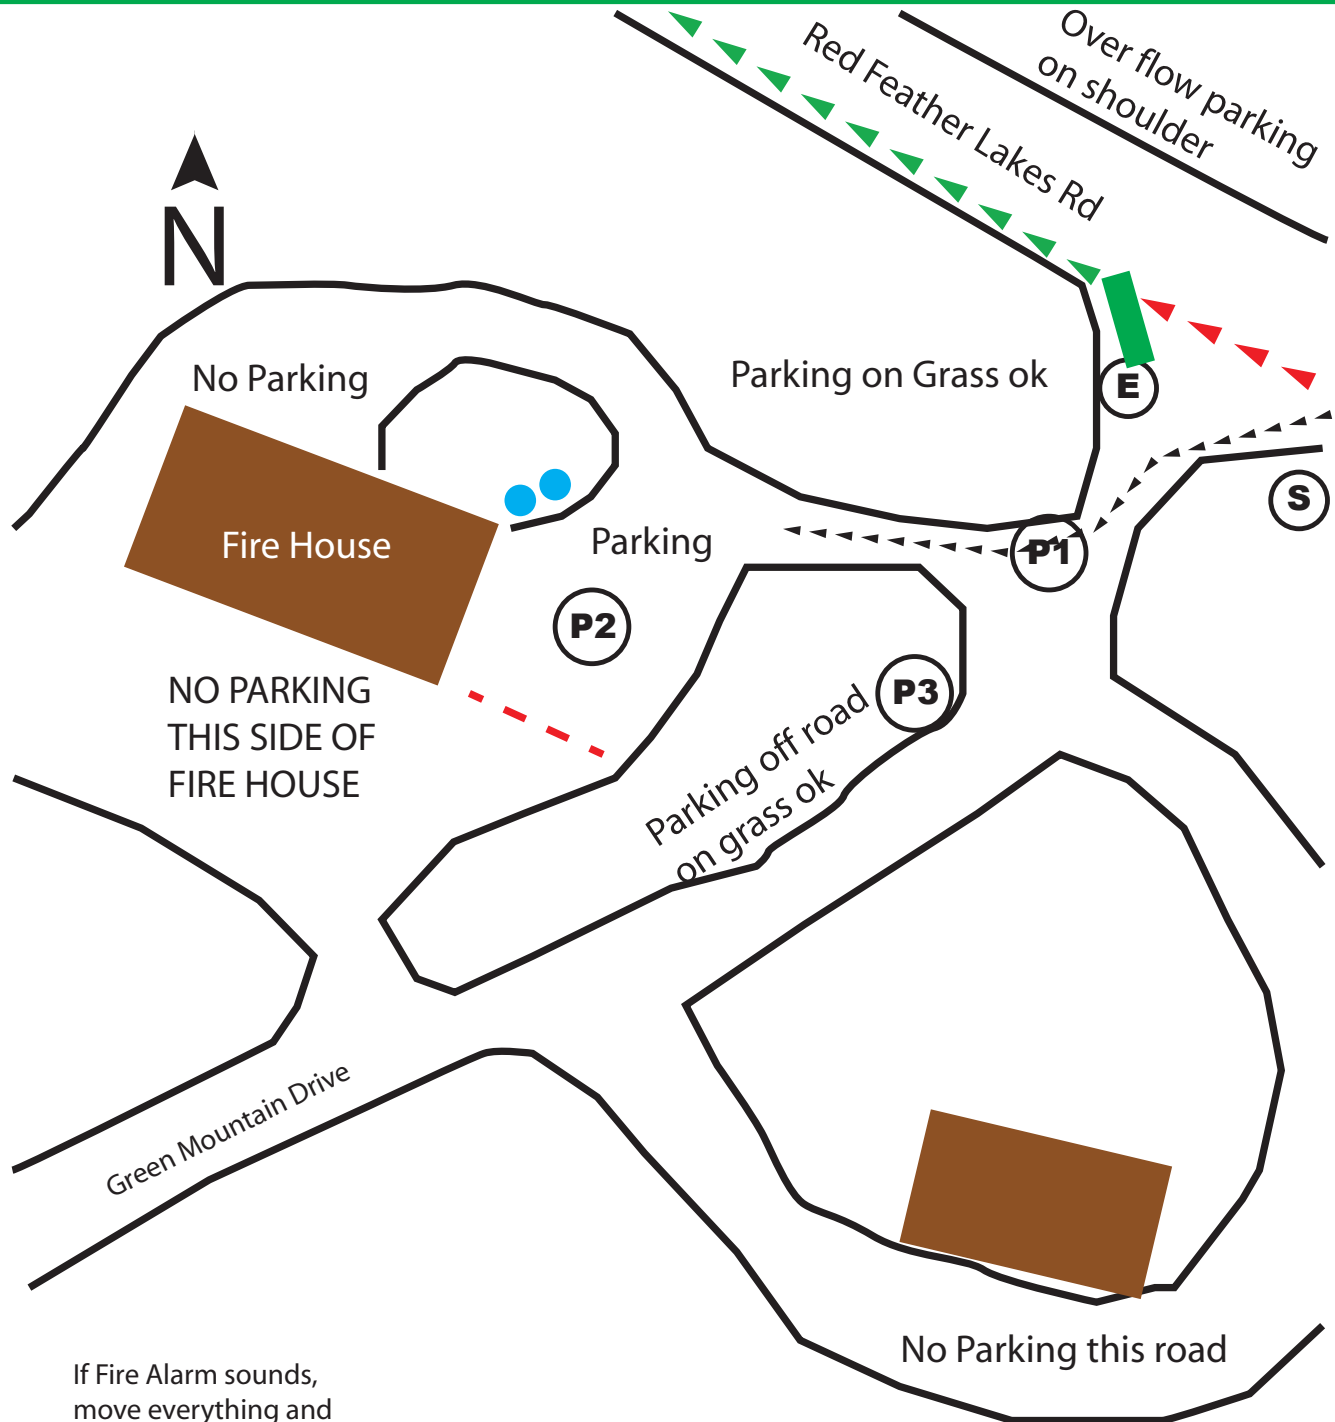

	Runner Exchange Zone		Buildings		Exchange Monitor		Incoming Runner's Route
	Portable Toilet(s)		Trees		Spotter		Outgoing Runner's Route
	Exchange Sign		Van Route		Parking Monitor	<h1>Exchange 9</h1> <p>Intersection of Red Feather Lakes Rd & CR 68c</p>	