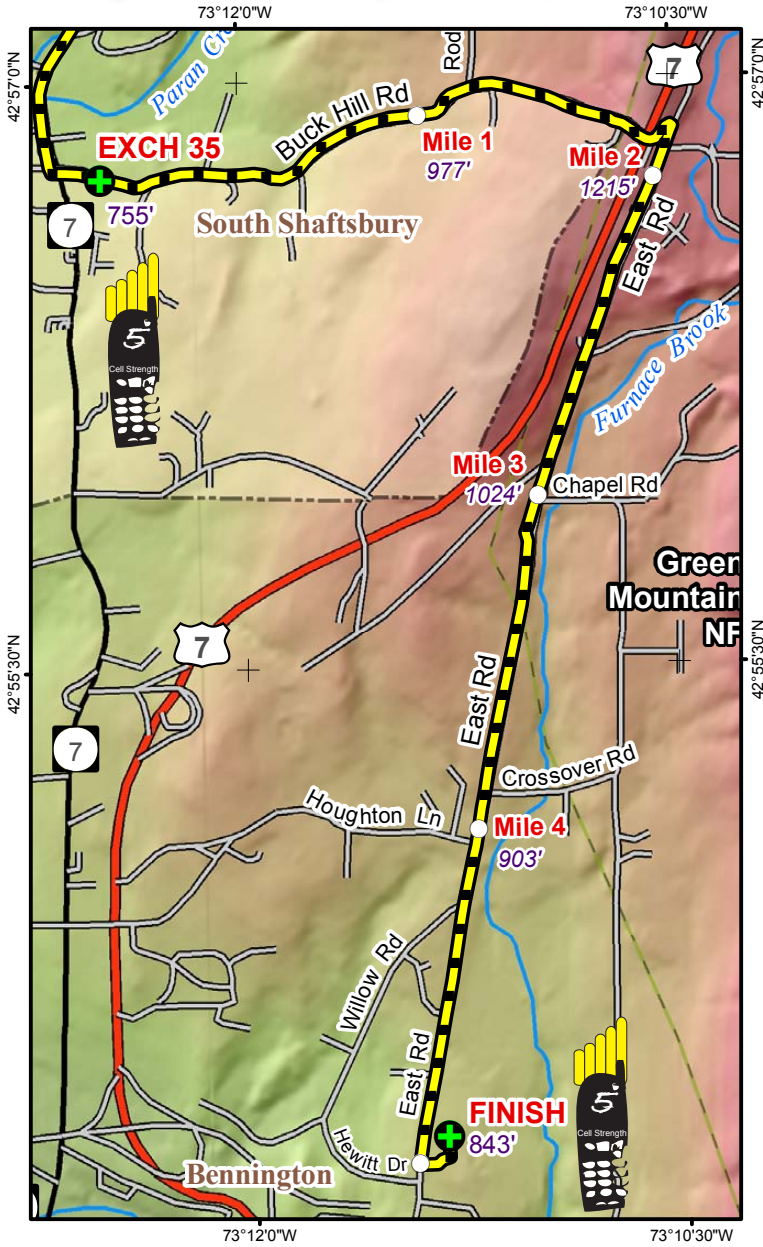

LEG 36 -- 5.2 MILES -- HARD

LEG DESCRIPTION – quiet residential and back roads

Terrain – steep climb followed by gradual descent

Surface – paved roads

LEG NOTES

Runners on left side of road

Vans - follow runners route

Exchange Parking – turn left into parking lot of Mount Anthony Union Middle School

MILEAGE

- 0.0 Continue east on Buck Hill Rd
- 1.7 Pass underneath US 7
- 1.9 Turn right on East Rd
- 5.0 Turn left into entrance of Mount Anthony Union Middle School
- 5.1 Turn left into Middle School parking lot
- 5.2 Finish Line