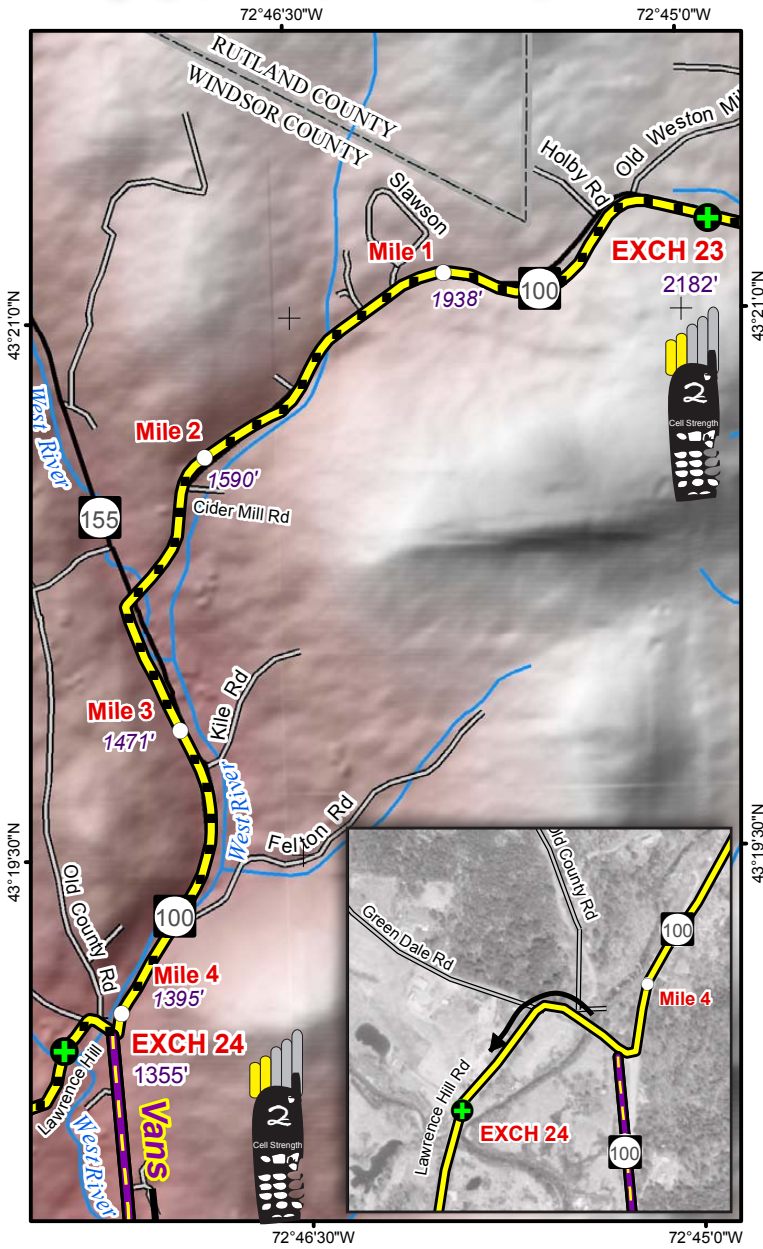

LEG 24 -- 4.3 MILES -- HARD

LEG DESCRIPTION – wooded canyon & farmland with residences

Terrain – steep descent then level

Surface – paved roads

LEG NOTES

Runners on left side of road; CAUTION entering Weston

Vans - follow runners route

Exchange Parking – VAN EXCHANGE

– turn right into parking area of Weston Recreation Area; park near entrance next to exchange; camping on grass areas behind tennis courts and to right of fence around pond; QUIET ZONE - RESIDENCES; CAUTION – watch out for runners

MILEAGE

- 0.0 Continue south RT 100
- 2.6 Turn left RT 100 at intersection with RT 155
- 4.1 Turn right Greendale Rd
- 4.2 Turn left Lawrence Hill Rd
- 4.3 Exchange 24 - Weston Recreation Area