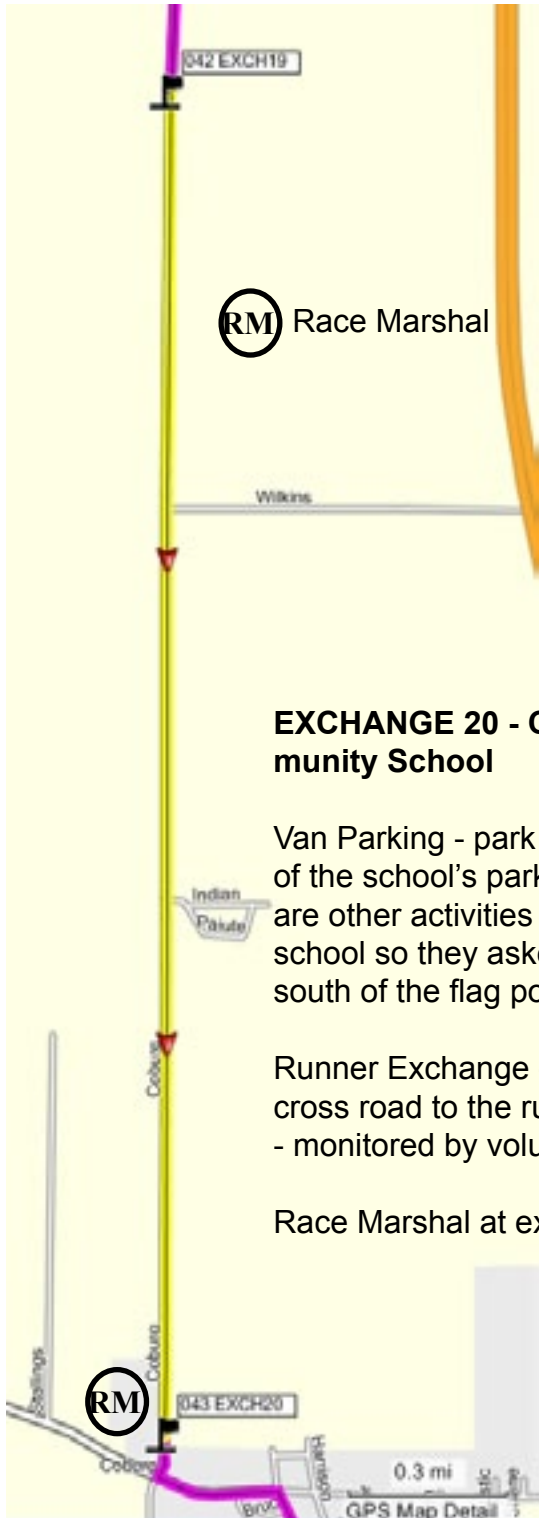

CIVIL WAR RELAY

LEG 20 - 2.5 MILES

LEG NOTES

Runners on left side of road - CAUTION - oncoming vehicle traffic

MILEAGE

- 0.0 Continue south on Coburg Rd N
- 0.8 Pass intersection with Wilkins Rd on left
- 1.5 Pass intersection with Indian Dr on left
- 2.5 Exchange 20 - Coburg Elementary School Parking lot in front of school

EXCHANGE 20 - Coburg Community School

Van Parking - park at the south end of the school's parking lot (there are other activities planned at the school so they asked us to park south of the flag pole)

Runner Exchange - cautiously cross road to the runner exchange - monitored by volunteer