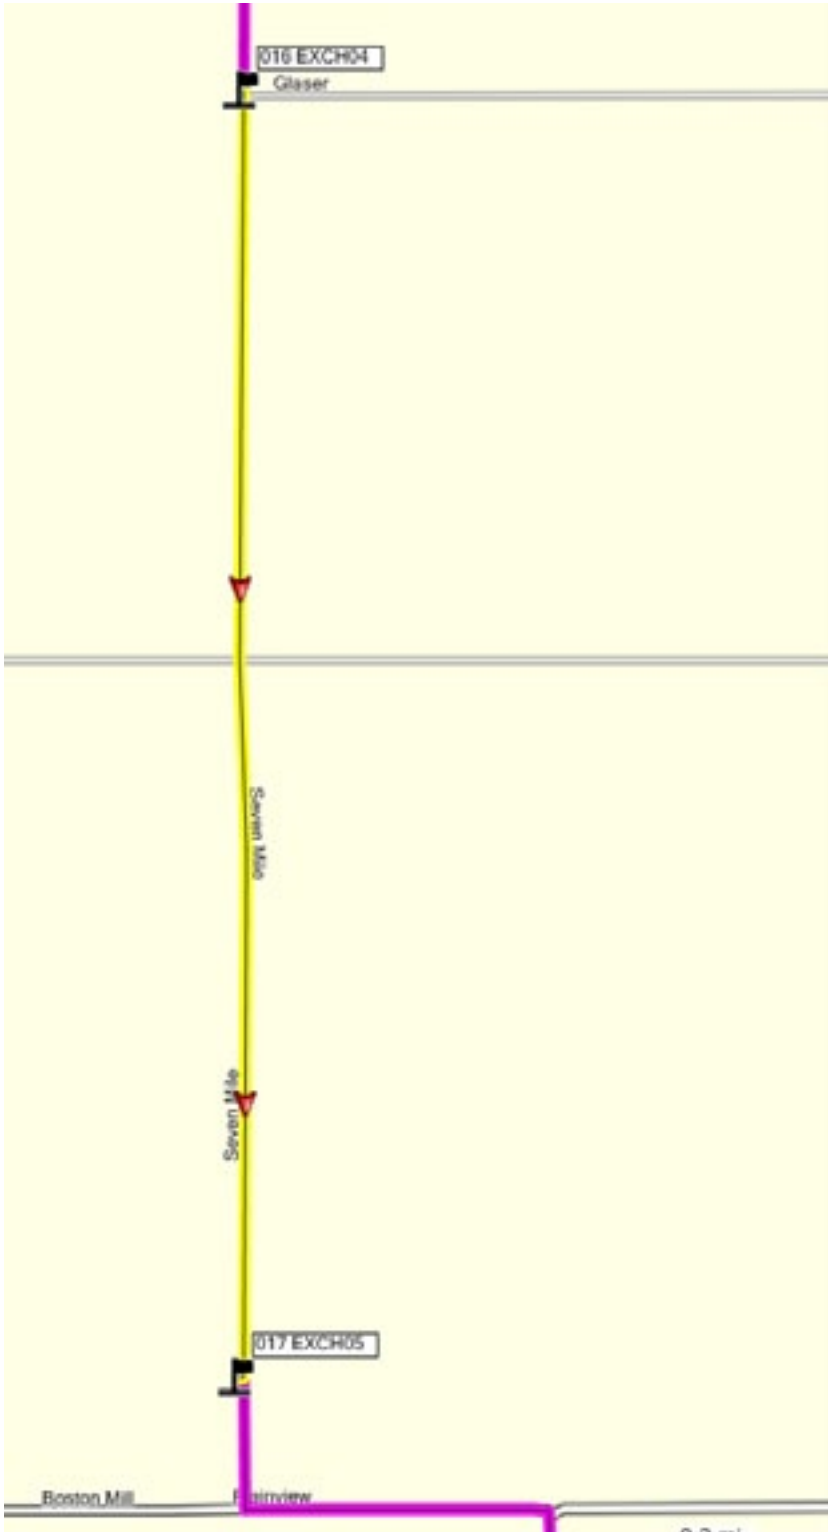

CIVIL WAR RELAY

LEG 5 - 2.0 MILES

LEG NOTES

Runners on left side of road - CAUTION - oncoming vehicle traffic

MILEAGE

- 0.0 Continue south on Seven Mile Lane
- 1.0 Intersection with Ridge Rd
- 2.0 Exchange 5 in small pullout on left

EXCHANGE 5

Van Parking - park on right shoulder off road as best you can; do not park in diagonal drive

Runner Exchange - located in small pullout on left just before diagonal drive; cross road cautiously to/from vans