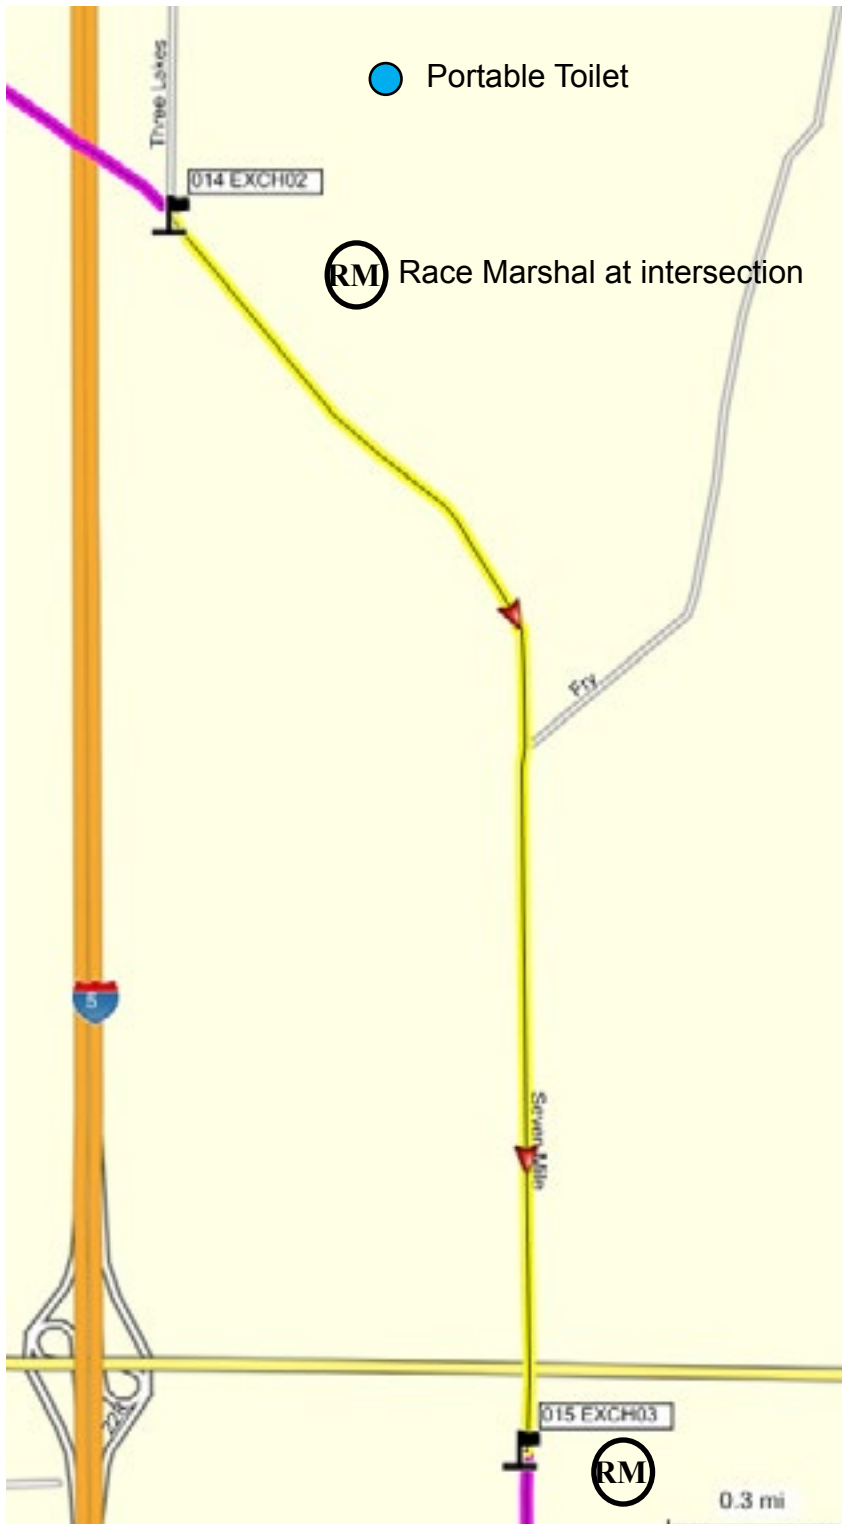

CIVIL WAR RELAY

LEG 3 - 2.1 MILES

LEG NOTES

Runners on left side of road - CAUTION - oncoming vehicle traffic

MILEAGE

- 0.0 Continue south on Seven Mile Lane
- 1.1 Pass intersection with Fry Rd
- 2.1 STOP AT INTERSECTION; next runner should cross hwy and wait on opposite side. Race marshals will give signal for next runner to start.

EXCHANGE 3

Van Parking - park on right shoulder off road as best you can

Runner Exchange - small shoulder pullout on left shortly after intersection; cross road cautiously to/from vans