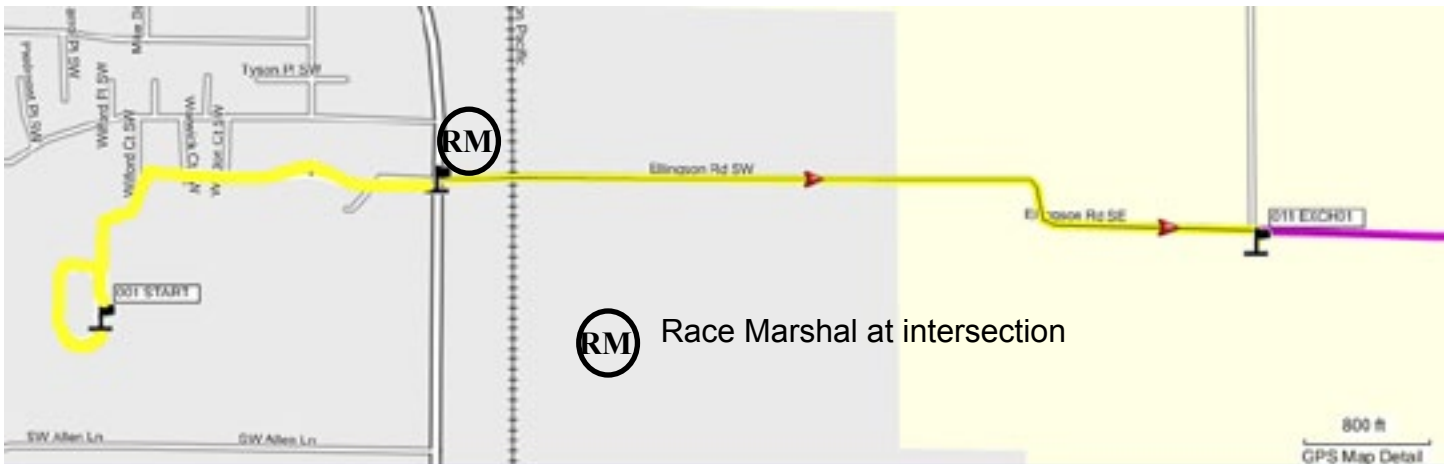

CIVIL WAR RELAY

LEG 1 - 1.6 MILES

LEG NOTES

Runners on left side of road - CAUTION - oncoming vehicle traffic

MILEAGE

- 0.0 Do one lap around track
- 0.3 Pass through Start then continue straight and exit track on to cedar path
- 0.4 Turn right on to cinder drive which becomes cedar path
- 0.5 Follow cedar path left along edge of parking lot then at end of building, turn right on cedar path towards parking lot
- Then On reaching parking lot, follow cedar path along edge of left side of parking lot
- 0.7 At the end of the parking lot, continue straight on sidewalk to road. Then cross street to left sidewalk and run straight to the crosswalk at the intersection. At the intersection, wait for green light, then cross Pacific Blvd (Hwy 99) at crosswalk (monitored by volunteer). Then run east on Ellingson Rd
- 1.6 Exchange 1

EXCHANGE 1

Van Parking - park on right shoulder off road as best you can

Runner Exchange - small shoulder pullout on left shortly after intersection; cross road cautiously to/from vans